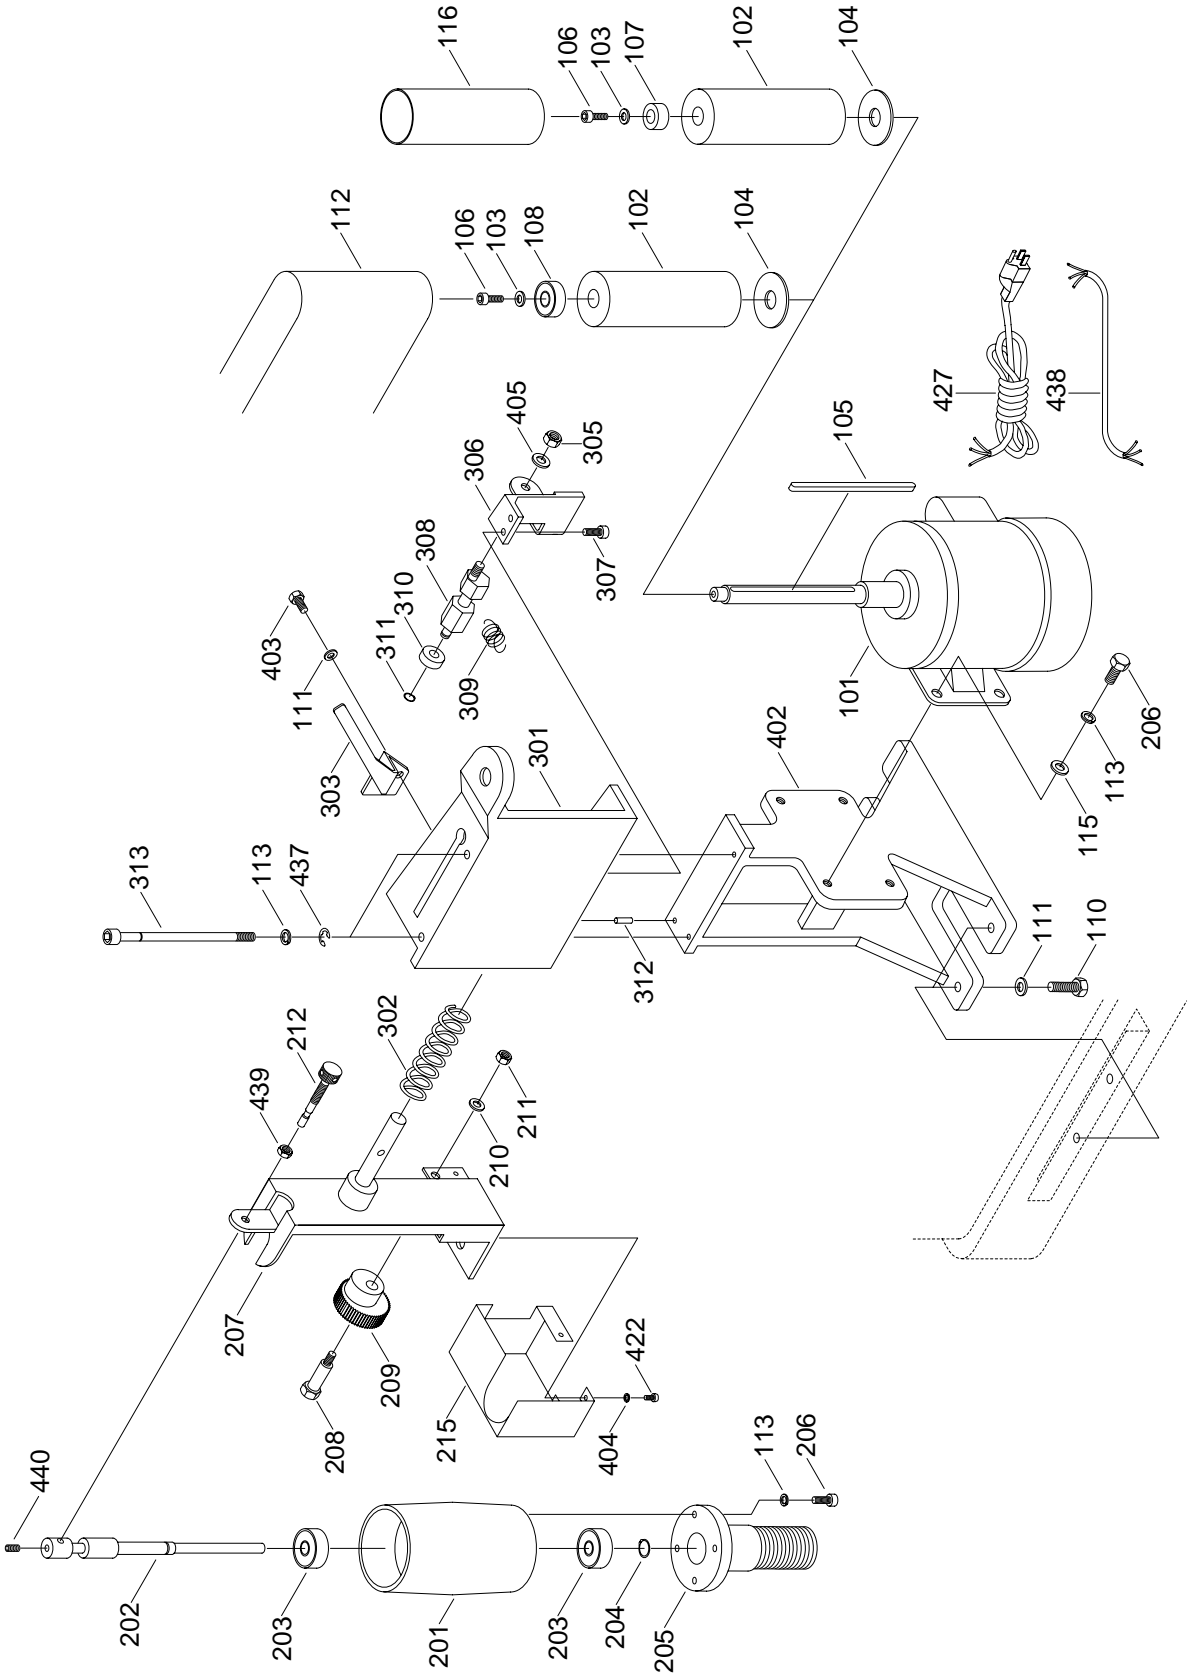

OSCILLATING EDGE SANDER
MODEL G1173
PARTS LIST

COPYRIGHT © PENDING 1994 BY GRIZZLY IMPORTS, INC.
**WARNING: NO PORTION OF THIS MANUAL MAY BE REPRODUCED IN ANY SHAPE
OR FORM WITHOUT THE WRITTEN APPROVAL OF GRIZZLY IMPORTS, INC.**
NOVEMBER, 1994. PRINTED IN USA

XVI. TABLE ASSEMBLY DIAGRAM

XVII. MAIN BODY ASSEMBLY DIAGRAM

XVIII. PARTS LIST

REF#	PART#	DESCRIPTION
101	P1173101	MOTOR
102	P1173102	RUBBER DRIVE WHEEL
103	PW03M	FLAT WASHER 6mm
104	P1173104	SPECIAL WASHER
105	P1173105	KEY 5 x 5 x 89mm
106	P1173106	CAP SCREW M6 -1.0 X 15 L.H.
107	P1173107	SPACER
108	P6000	BEARING 6000-2RS
110	PB07M	HEX BOLT M8 - 1.25 X 25
111	PW01M	FLAT WASHER 8mm
112	G2126	SEE CATALOG
113	PLW03M	LOCK WASHER 6mm
115	PW03M	FLAT WASHER 6mm
116	G3573	SEE CATALOG
201	P1173201	DRIVE DRUM
202	P1173202	DRIVE SHAFT
203	P6001	BEARING 6001-2RS
204	PR04M	SNAP RING 6mm
205	P1173205	WORM
206	PSB01M	CAP SCREW M6-1.0 X 16
207	P1173207	DRIVE DRUM BRACKET
208	P1173208	GEAR SHAFT
209	P1173209	WORM GEAR
210	P204M	FLAT WASHER 10mm
211	PN02M	HEX NUT M10 - 1.5
212	P1173212	ADJUST SCREW
215	P1173215	COVER
301	P1173301	BELT PLATEN
302	P1173302	SPRING
303	P1173303	LEVER
304	P1173304	POINTER
305	PLN04M	LOCK NUT M8 - 1.25
306	P1173306	BRACKET
307	PSB02M	CAP SCREW M6 - 1.0 x 20
308	P1173308	HEXAGONAL SHAFT
309	P1173309	SPRING
310	P1173310	WHEEL
311	P1173311	SNAP RING 8mm
312	PRP41M	ROLL PIN 6 x 12